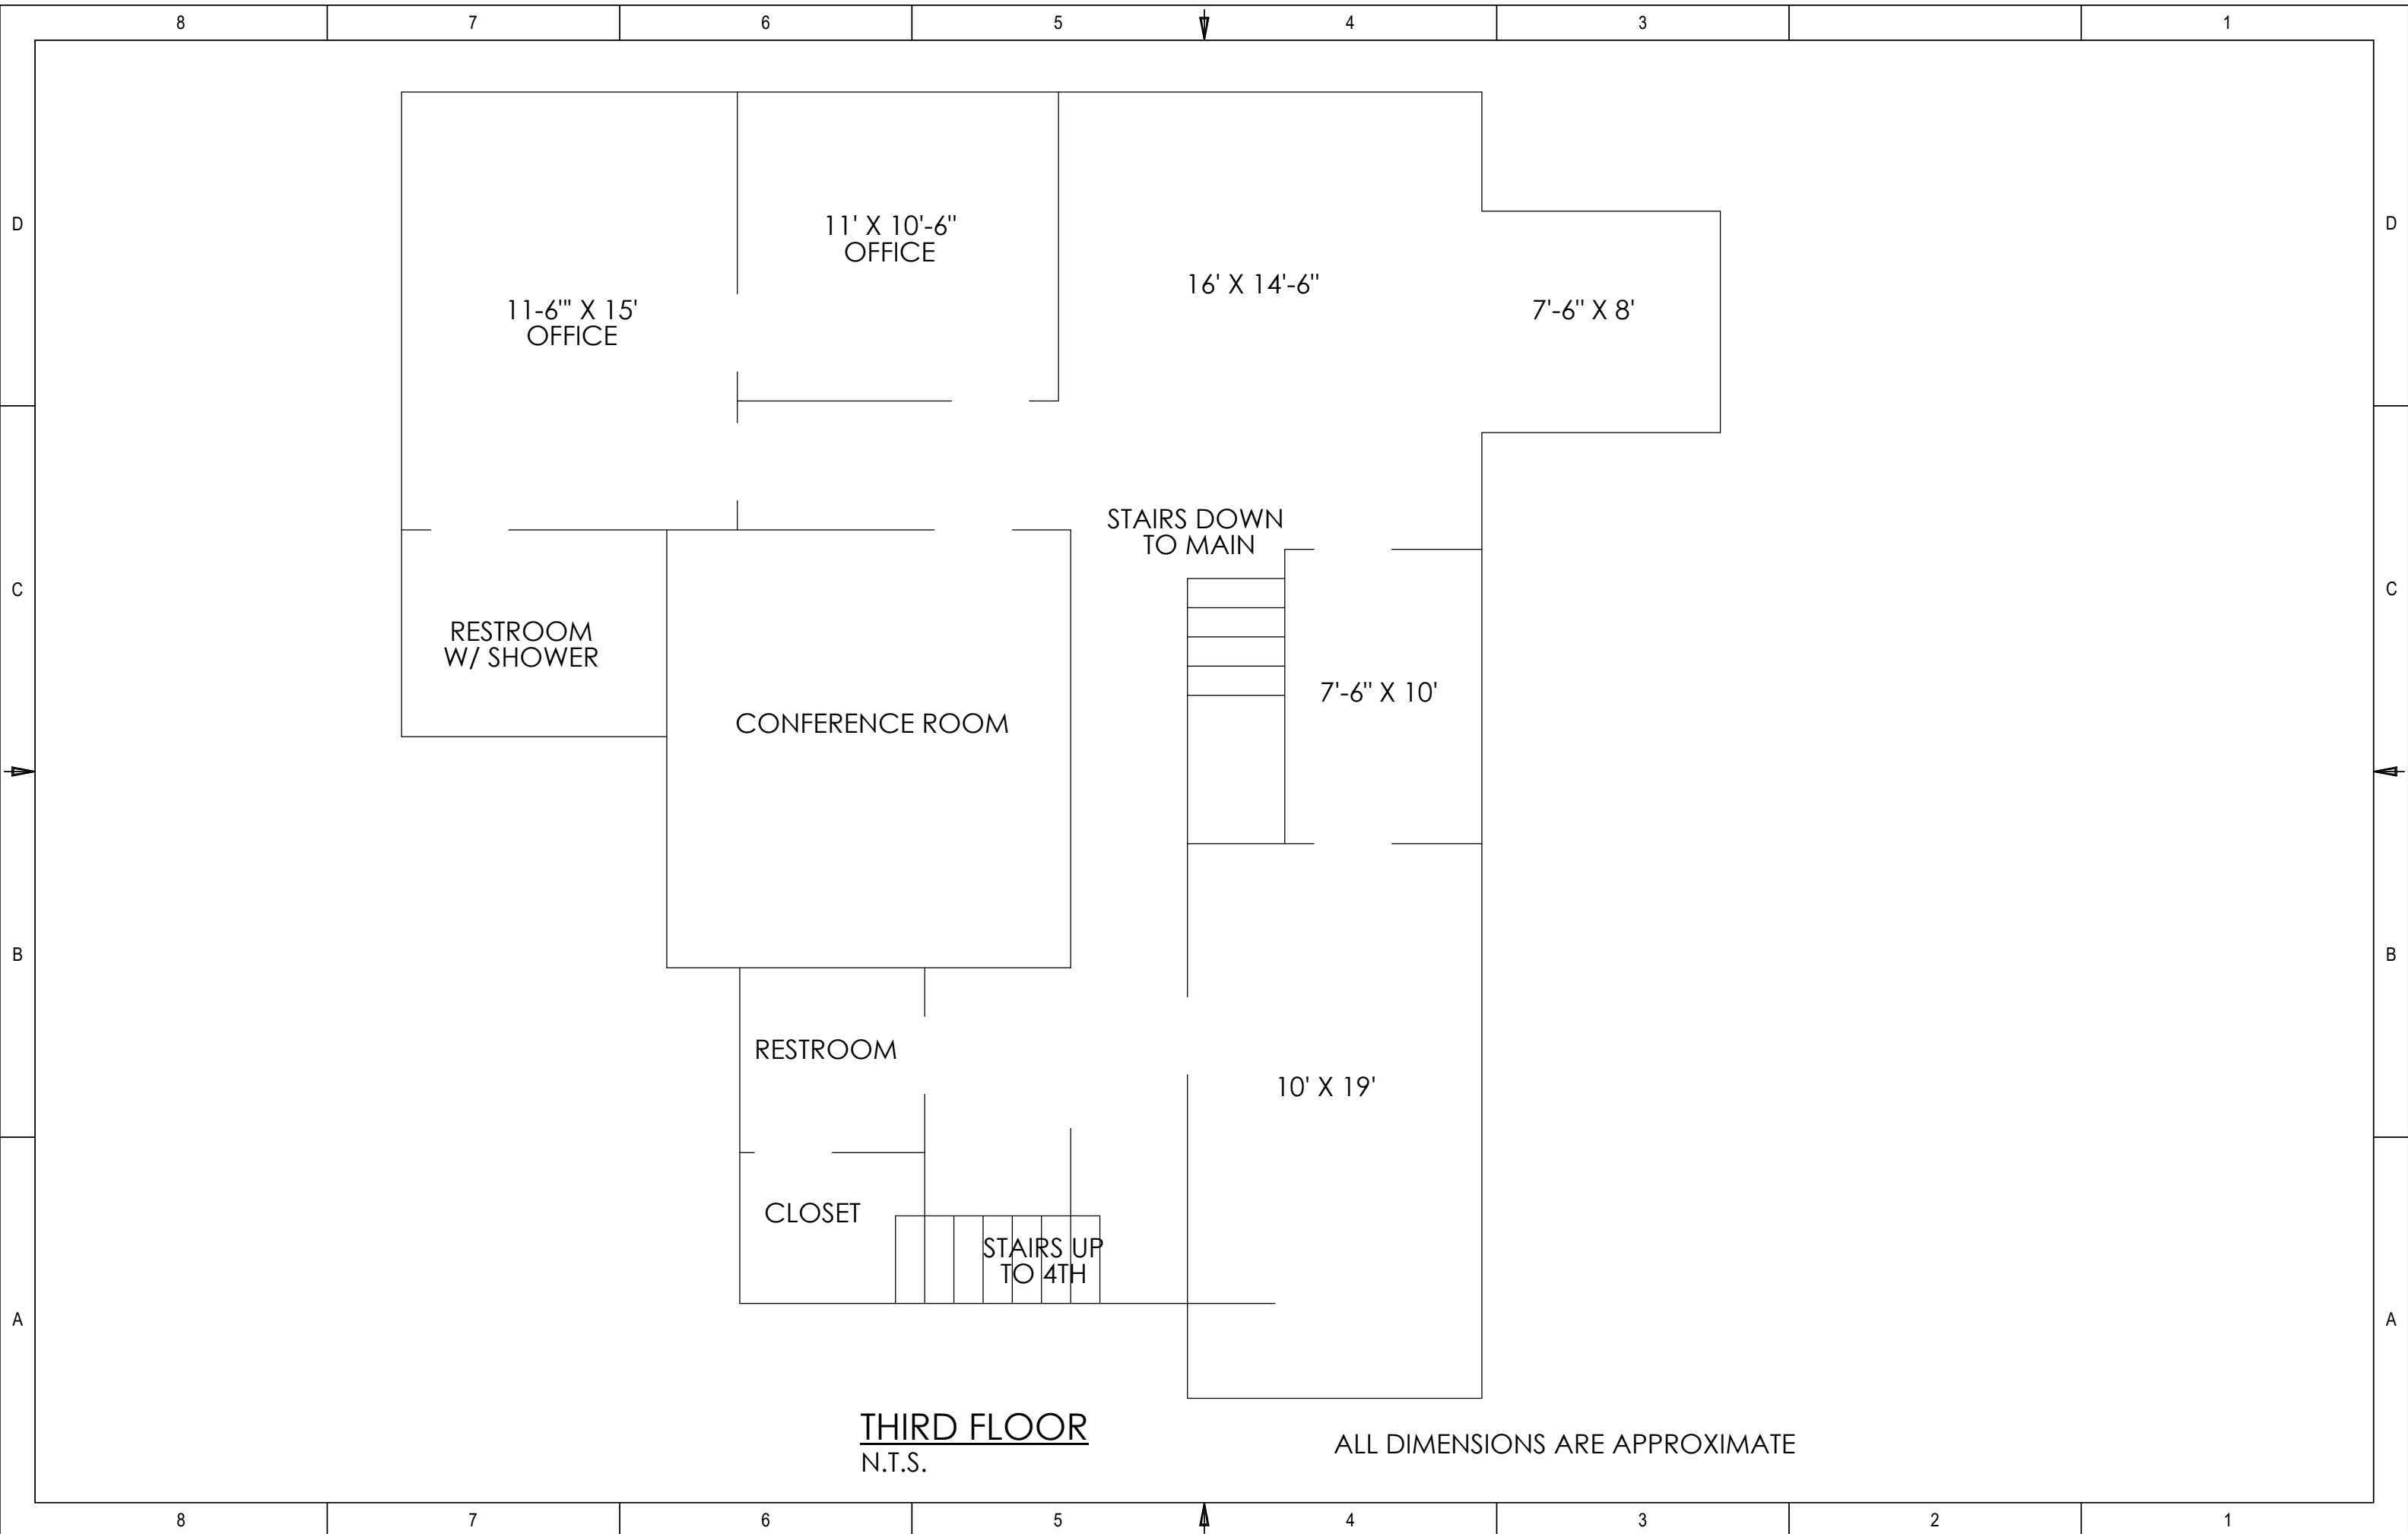

MAIN FLOOR  
N.T.S.

ALL DIMENSIONS ARE APPROXIMATE

**THIRD FLOOR**  
N.T.S.

ALL DIMENSIONS ARE APPROXIMATE

8 7 6 5 4 3 1

D

D

9' x 3'  
CLOSET

STAIRS DOWN TO  
THIRD FLOOR

C

C

37' x 16'

B

B

A

A

FOURTH FLOOR  
N.T.S.

ALL DIMENSIONS ARE APPROXIMATE

8 7 6 5 4 3 2 1

STORAGE

STAIRS UP  
TO MAIN

21' X 15'

20' X 15'

4' X 13'  
CLOSET

CLOSET

BASEMENT  
N.T.S

ALL DIMENSIONS ARE APPROXIMATE