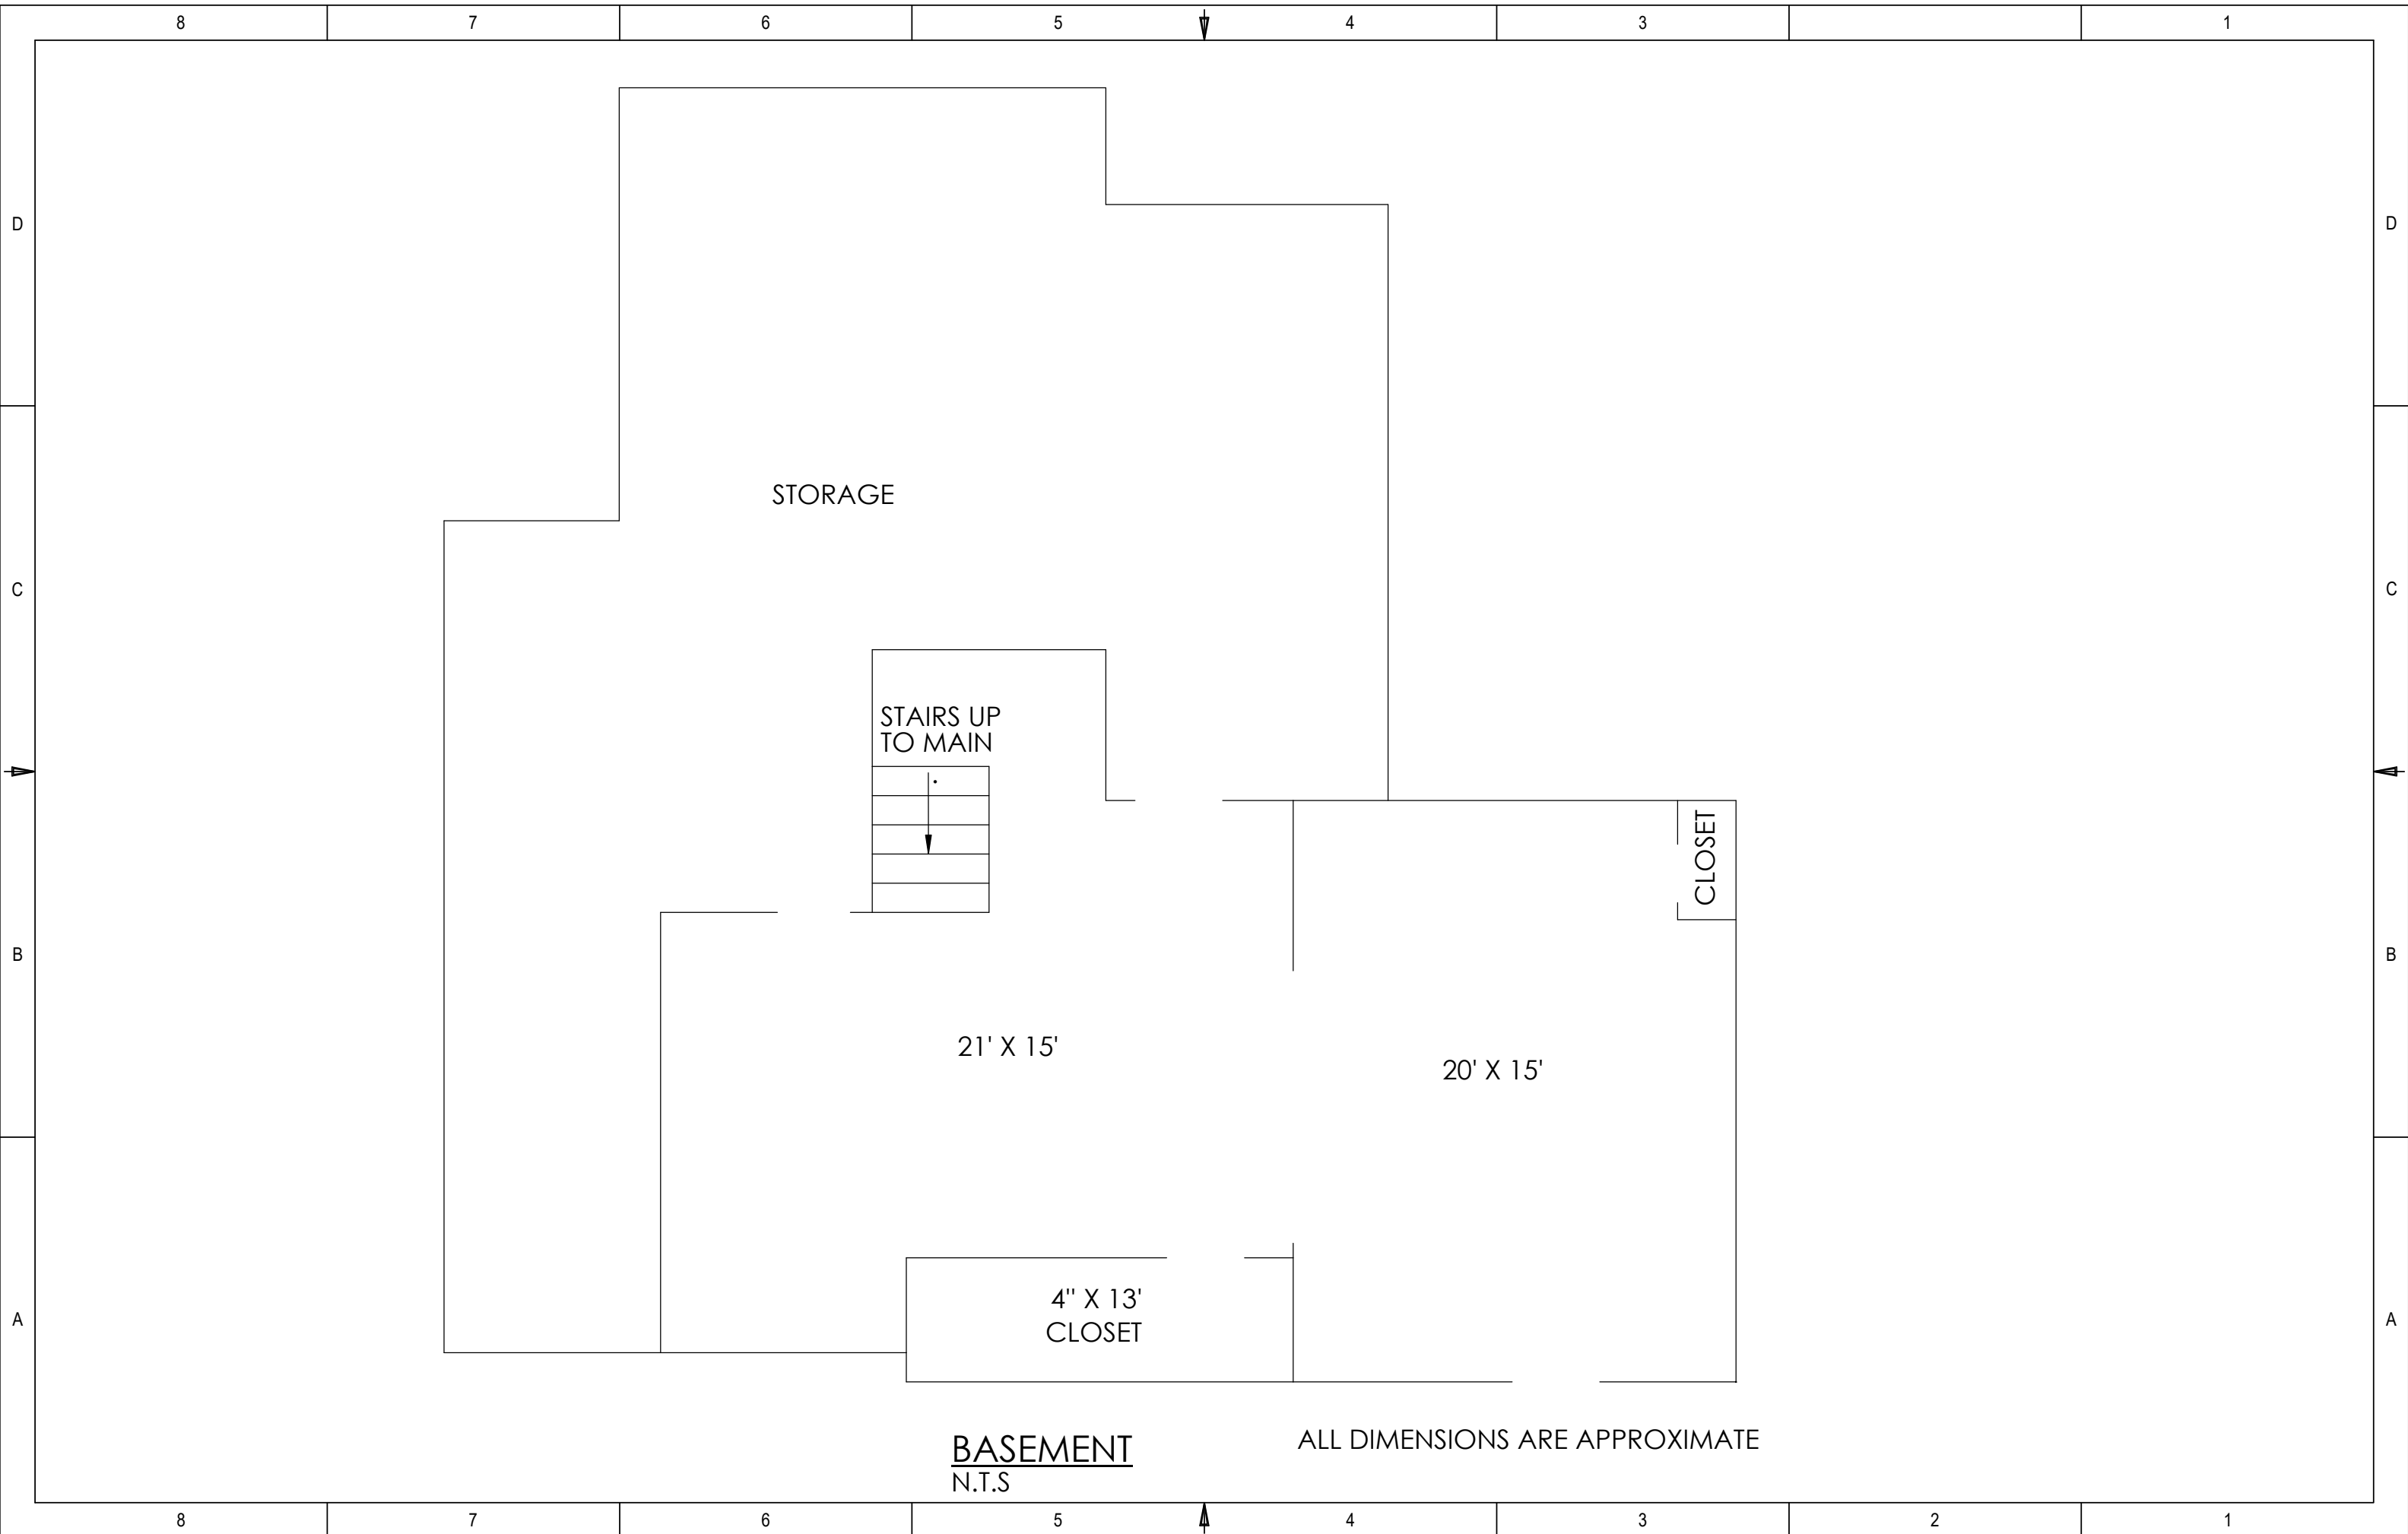

MAIN FLOOR  
N.T.S.

ALL DIMENSIONS ARE APPROXIMATE

**THIRD FLOOR**  
N.T.S.

ALL DIMENSIONS ARE APPROXIMATE

8 7 6 5 4 3 1

D

D

9' x 3'  
CLOSET

STAIRS DOWN TO  
THIRD FLOOR

C

C

37' x 16'

B

B

A

A

FOURTH FLOOR  
N.T.S.

ALL DIMENSIONS ARE APPROXIMATE

8 7 6 5 4 3 2 1

STORAGE

STAIRS UP  
TO MAIN

21' X 15'

20' X 15'

4' X 13'  
CLOSET

CLOSET

BASEMENT  
N.T.S

ALL DIMENSIONS ARE APPROXIMATE